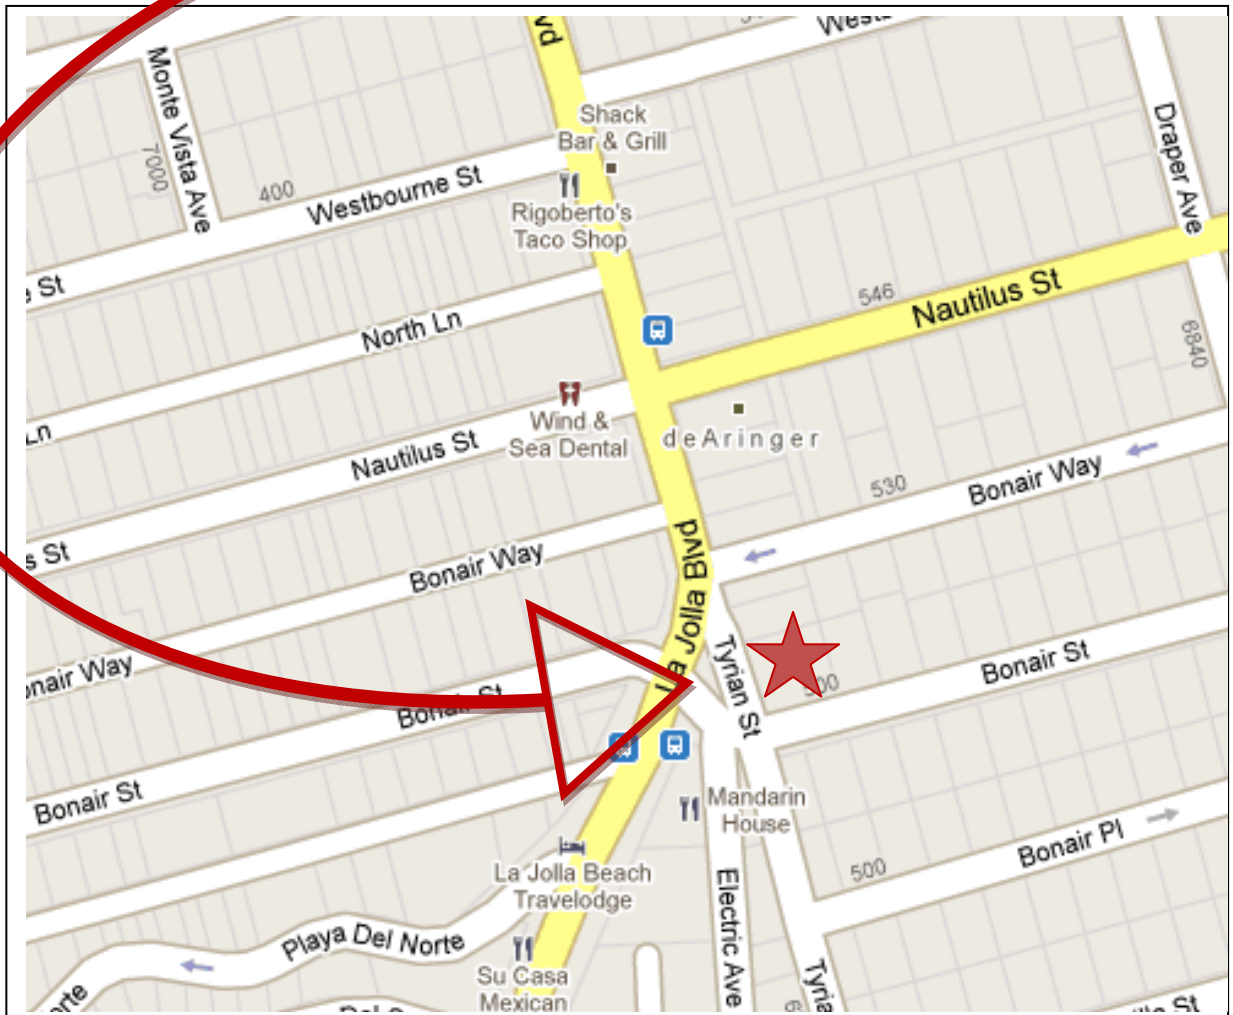

# Directions to the Riford Center

6811 La Jolla Boulevard, La Jolla, CA 92037-6136

858-459-0831

[rifordemail@gmail.com](mailto:rifordemail@gmail.com)

[www.therifordcenter.org](http://www.therifordcenter.org)

The Riford Center is located at 6811 La Jolla Boulevard, on the corner of Tyrian St & Bonair St.

The main entrance faces La Jolla Blvd.

## From North

	1.	Head <b>south</b> on <b>I5</b> , take <b>Exit 28</b> toward <b>La Jolla Village Dr</b>
	2.	Turn <b>right</b> at <b>La Jolla Village Dr</b> Go 0.7 mi - about 2 mins
	3.	Turn <b>left</b> at <b>Torrey Pines Rd</b> Go 3.2 mi - about 7 mins
	4.	Turn <b>left</b> at <b>Girard Ave</b> Go 0.1 mi
	5.	Take the 1st <b>right</b> onto <b>Pearl St</b> Go 0.4 mi - about 1 min
	6.	Turn <b>left</b> at <b>La Jolla Blvd</b> Go 0.6 mi - about 2 mins Destination will be on the left

## From South

	1.	Head <b>north</b> on <b>I-5 N</b>
	2.	Take exit <b>26A</b> for <b>W La Jolla Pkwy</b> Go 0.7 mi - about 1 min
	3.	Merge onto <b>La Jolla Pkwy</b> Go 1.1 mi - about 2 mins
	4.	Continue onto <b>Torrey Pines Rd</b> Go 1.5 mi - about 4 mins
	5.	Turn <b>left</b> at <b>Girard Ave</b> Go 0.1 mi
	6.	Take the 1st <b>right</b> onto <b>Pearl St</b> Go 0.4 mi - about 1 min
	7.	Turn <b>left</b> at <b>La Jolla Blvd</b> Go 0.6 mi - about 2 mins Destination will be on the left