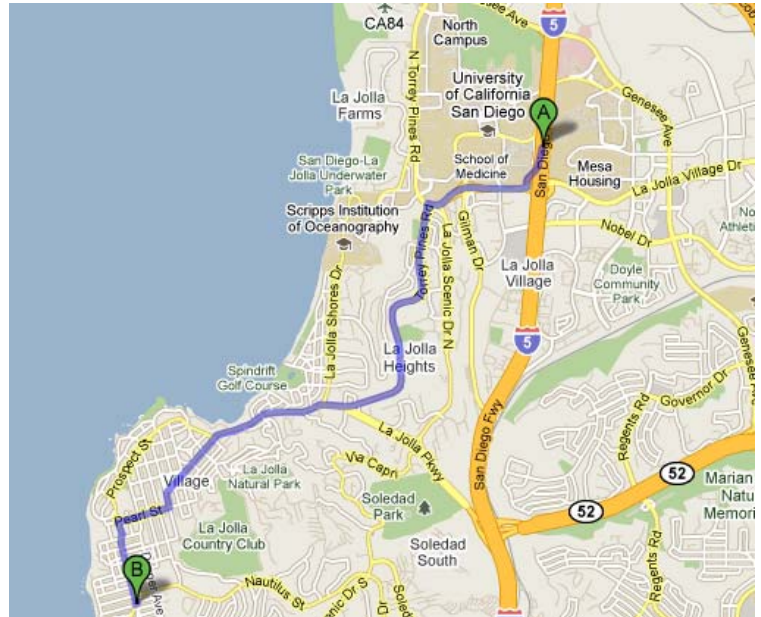

The Riford Center is located at 6811 La Jolla Boulevard, on the corner of Tyrian St & Bonair St.

The main entrance faces La Jolla Blvd.

# Directions to the Riford Center

6811 La Jolla Boulevard, La Jolla, CA 92037-6136

858-459-0831

[rifordemail@gmail.com](mailto:rifordemail@gmail.com)

[www.therifordcenter.org](http://www.therifordcenter.org)

## From North

	1.	Head <b>south</b> on <b>I5</b> , take <b>Exit 28</b> toward <b>La Jolla Village Dr</b>
	2.	Turn <b>right</b> at <b>La Jolla Village Dr</b> Go 0.7 mi - about 2 mins
	3.	Turn <b>left</b> at <b>Torrey Pines Rd</b> Go 3.2 mi - about 7 mins
	4.	Turn <b>left</b> at <b>Girard Ave</b> Go 0.1 mi
	5.	Take the 1st <b>right</b> onto <b>Pearl St</b> Go 0.4 mi - about 1 min
	6.	Turn <b>left</b> at <b>La Jolla Blvd</b> Go 0.6 mi - about 2 mins Destination will be on the left

## From South

	1.	Head <b>north</b> on <b>I-5 N</b>
	2.	Take exit <b>26A</b> for <b>W La Jolla Pkwy</b> Go 0.7 mi - about 1 min
	3.	Merge onto <b>La Jolla Pkwy</b> Go 1.1 mi - about 2 mins
	4.	Continue onto <b>Torrey Pines Rd</b> Go 1.5 mi - about 4 mins
	5.	Turn <b>left</b> at <b>Girard Ave</b> Go 0.1 mi
	6.	Take the 1st <b>right</b> onto <b>Pearl St</b> Go 0.4 mi - about 1 min
	7.	Turn <b>left</b> at <b>La Jolla Blvd</b> Go 0.6 mi - about 2 mins Destination will be on the left